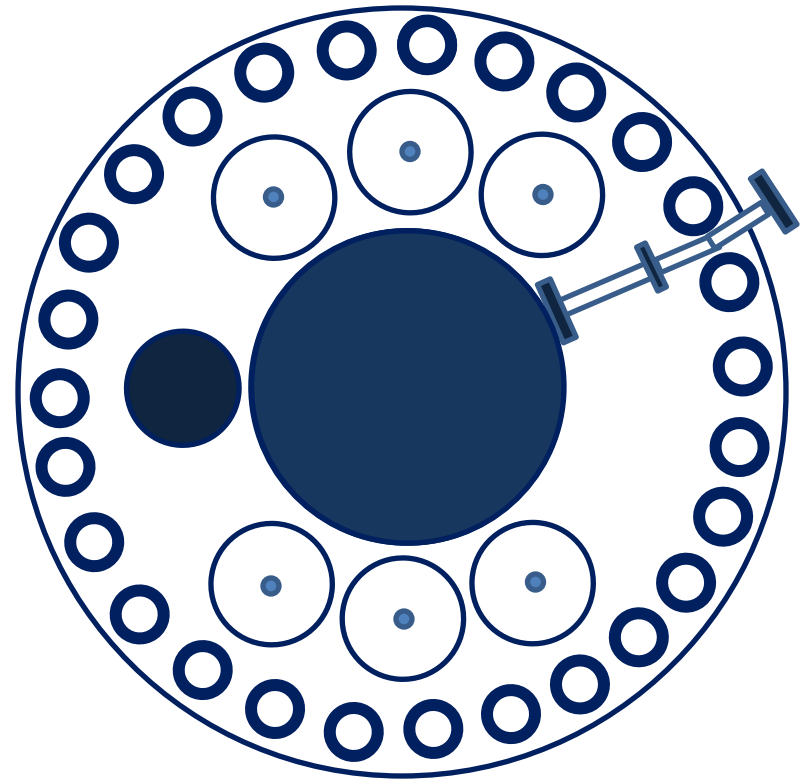

Front Face

27 small holes
19 open, 8 closed

6 cavities, more copper
Brass frame

Back Face

27 small holes
All have knobs

One extra empty cavity, no copper
Side strips seem to be chrome steel