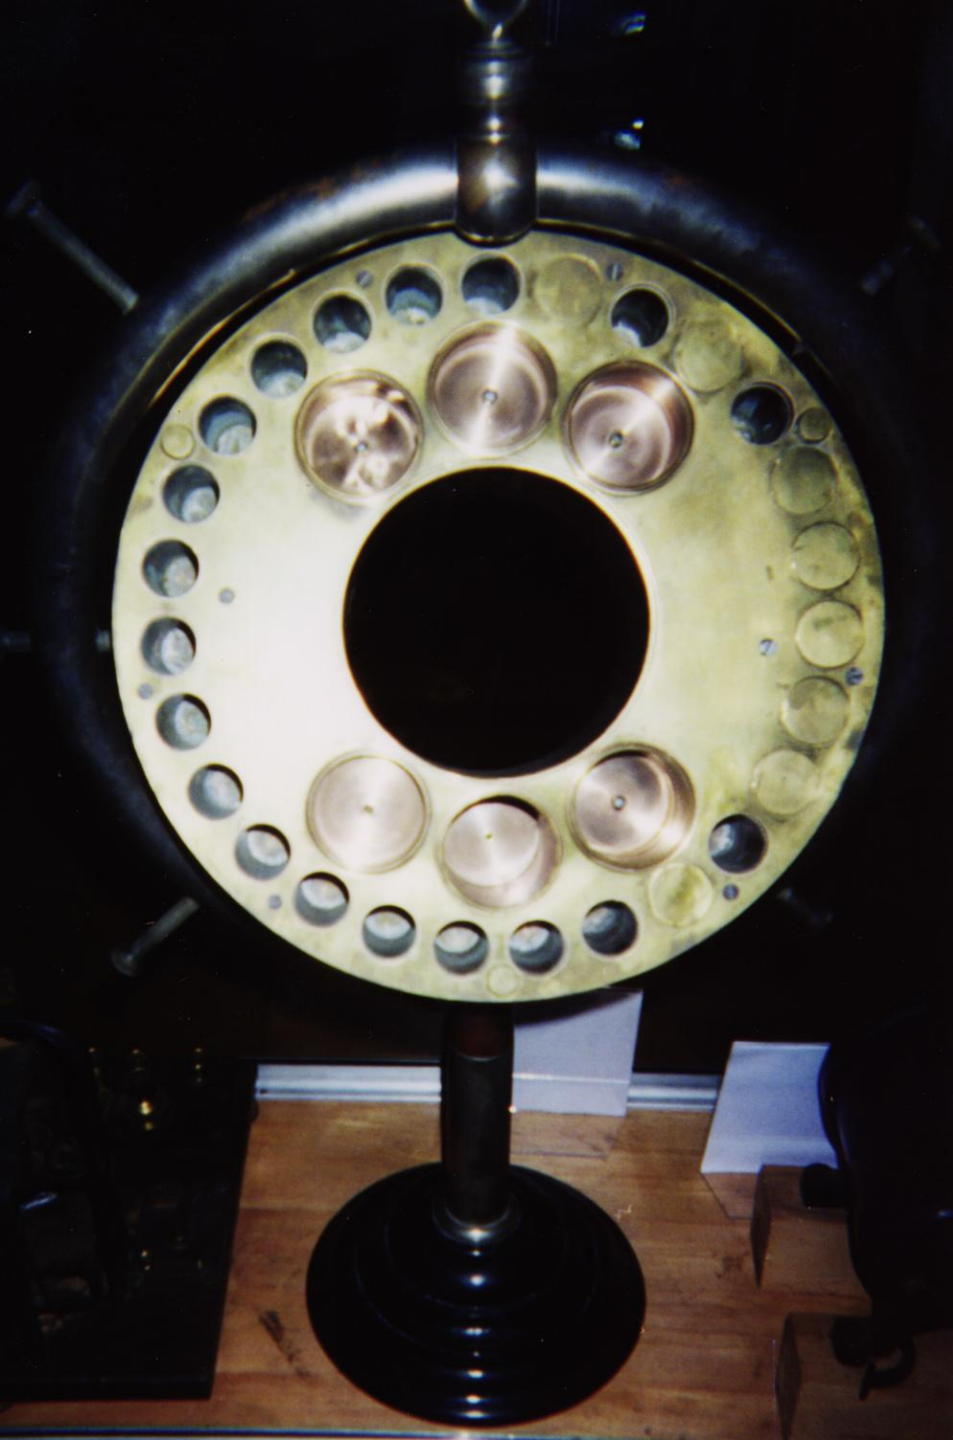

Keely: Etheric Force Generator

Structural Details

Gopi Krishna Vijaya, PhD

American Precision Museum

Windsor, Vermont

© Ethical Technology Initiative,

Hawthorne Valley Center for Social Research (CSR)

(for private non-commercial circulation only)

Trip Details

- Date: 22 July, 2018
- Display: The American Precision Museum holds exhibits of precision tools and machines from before the Civil War era, as it was formerly a gun factory. They received a donation of the Keely machine, but do not keep it for public display normally. This trip was a special allowance due to the request put in by CSR Hawthorne Valley.
- Guide: Scott Davison

Front Face

27 small holes
19 open, 8 closed

6 cavities, more copper
Brass frame

Back Face

27 small holes
All have knobs

One extra empty cavity, no copper
Side strips seem to be chrome steel